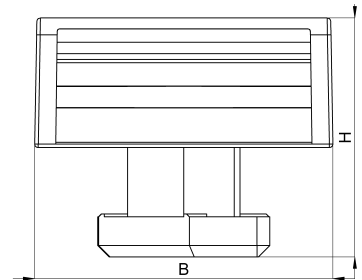

## Technical data sheet

3012-434F / KBS-FA 8-35 20

(Status as of 07/07/2026)

### Design features

Dimensions (L / B / H) (mm)	29 x 26 x 17.5
Clamping range (mm)	8 - 35
Tape width (E) (mm)	20
Hole diameter D1 (mm)	4,4
Mounting hole 1	M4
Weight (kg)	0,007
Part	base
Material	polyamide glass fiber reinforced
Mounting type	aluminium profile
Colour	black

## Order designation

Designation	Order No.	Description	PU
KBS-FA 8-35 20	3012-434F	HEBOFIX 45 base for hook-and-loop tape 20mm, clamping foot for aluminium profile 80/20, clamping range 8-35mm, according to UL94-V0	PU = 100 pcs.