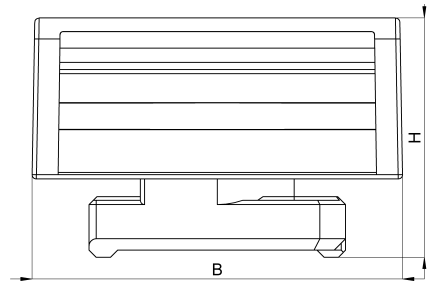

Technical data sheet

HEBOFIX hook and loop base 3011-504C / KBS-C11 1,5 8-35 20

(Status as of 06/04/2024)

Design features

Dimensions (L / B / H) (mm)	29 x 26 x 16.8
Clamping range (mm)	8 - 35
Tape width (E) (mm)	20
Weight (kg)	0,007
Part	base
Material	polyamide glass fiber reinforced
Mounting type	C-rail
Colour	black

Order designation

HEBOFIX hook and loop base			
Designation	Order No.	Description	PU
KBS-C11 1,5 8-35 20	3011-504C	HEBOFIX base for hook-and-loop tape 20mm, clamping foot for C-rails 11mm, material thickness 1,5mm, clamping range 8-35mm, according to UL94-V0	PU = 10 pcs.