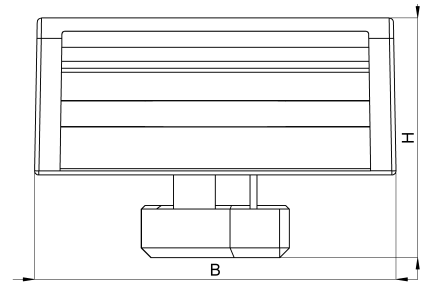

Technical data sheet

3011-374C / KBS-A6M 8-35 20

(Status as of 15/01/2024)

Design features

Dimensions (L / B / H) (mm)	29 x 26 x 17.3
Clamping range (mm)	8 - 35
Tape width (E) (mm)	20
Weight (kg)	0,006
Part	base
Material	polyamide glass fiber reinforced
Mounting type	aluminium profile
Colour	black

Order designation

Designation	Order No.	Description	PU
KBS-A6M 8-35 20	3011-374C	HEBOFIX 45 base for hook-and-loop tape 20mm, with clamping foot for aluminium profile ASS 6mm, clamping range 8-35mm, according to UL94-V0	PU = 10 pcs.