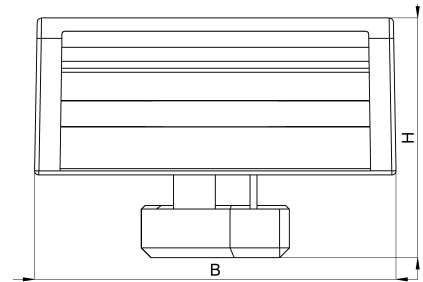

## Technical data sheet

3011-374-180F / KBS-A6M 8-35 20

(Status as of 15/01/2024)

### Design features

Dimensions (L / B / H) (mm)	209 x 26 x 17.3
Clamping range (mm)	8 - 35
Tape width (E) (mm)	20
Weight (kg)	0,009
Part	base
Part 2	hook-and-loop tape
Material	polyamide glass fiber reinforced
Material 2	polypropylene and velours PA
Mounting type	aluminium profile
Colour	black

## Order designation

Designation	Order No.	Description	PU
KBS-A6M 8-35 20	3011-374-180F	HEBOFIX 45 base equipped with 180x20mm hook-and-loop tape, clamping foot for aluminium profile ASS 6mm, clamping range 8-35mm, according to UL94-V0	PU = 100 pcs.