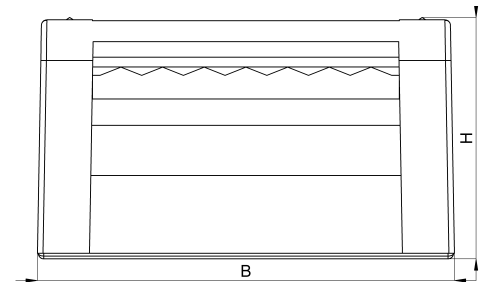

Technical data sheet

HEBOFIX hook and loop base 3011-362C / KBS-K 4-20 10

(Status as of 15/01/2024)

Design features

Dimensions (L / B / H) (mm)	18.6 x 15 x 8.6
Clamping range (mm)	4 - 20
Tape width (E) (mm)	10
Weight (kg)	0,002
Part	base
Material	polyamide glass fiber reinforced
Mounting type	adhere
Colour	black

Order designation

HEBOFIX hook and loop base			
Designation	Order No.	Description	PU
KBS-K 4-20 10	3011-362C	HEBOFIX base self-adhesive for hook-and-loop tape 7,5mm and 10mm, clamping range 4 - 20mm, according to UL94-V0	PU = 10 pcs.