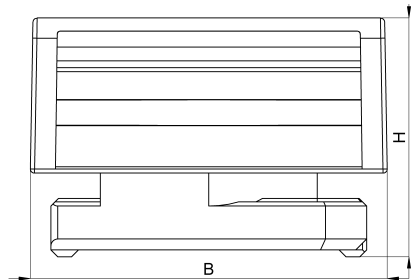

Technical data sheet

3011-284C / KBS-C16 2,0 8-35 20

(Status as of 15/01/2024)

Design features

Dimensions (L / B / H) (mm)	29 x 26 x 17.4
Clamping range (mm)	8 - 35
Tape width (E) (mm)	20
Weight (kg)	0,008
Part	base
Material	polyamide glass fiber reinforced
Mounting type	C-rail
Colour	black

Order designation

Designation	Order No.	Description	PU
KBS-C16 2,0 8-35 20	3011-284C	HEBOFIX base for hook-and-loop tape 20mm, clamping foot for C-rails 16mm, material thickness 2,0mm, clamping range 8-35mm, according to UL94-V0	PU = 10 pcs.