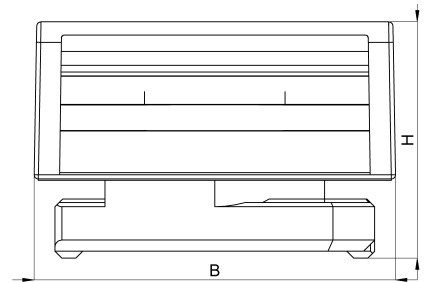

Technical data sheet

3011-276-200C / KBS-C16 1,5 10-60 20

(Status as of 15/01/2024)

Design features

Dimensions (L / B / H) (mm)	236 x 26 x 17
Clamping range (mm)	10 - 60
Tape width (E) (mm)	20
Weight (kg)	0,011
Part	base
Part 2	hook-and-loop tape
Material	polyamide glass fiber reinforced
Material 2	polypropylene and velours PA
Mounting type	C-rail
Colour	black

Order designation

Designation	Order No.	Description	PU
KBS-C16 1,5 10-60 20	3011-276-200C	HEBOFIX base equipped with 200x20mm hook-and-loop tape, clamping foot for C-rails 16mm, material thickness 1,5mm, clamping range 10-60mm, according to UL94-V0	PU = 10 pcs.