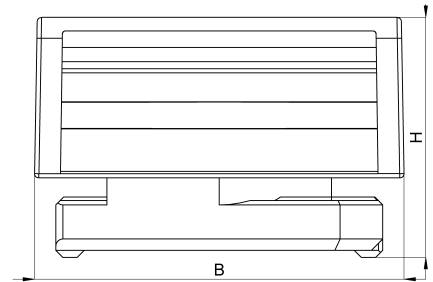

Technical data sheet

3011-274C / KBS-C16 1,5 8-35 20

(Status as of 15/01/2024)

Design features

Dimensions (L / B / H) (mm)	29 x 26 x 16.9
Clamping range (mm)	8 - 35
Tape width (E) (mm)	20
Weight (kg)	0,008
Part	base
Material	polyamide glass fiber reinforced
Mounting type	C-rail
Colour	black

Order designation

Designation	Order No.	Description	PU
KBS-C16 1,5 8-35 20	3011-274C	HEBOFIX base for hook-and-loop tape 20mm, clamping foot for C-rails 16mm, material thickness 1,5mm, clamping range 8-35mm, according to UL94-V0	PU = 10 pcs.