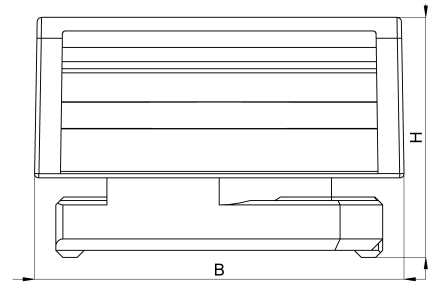

Technical data sheet

3011-274-180C / KBS-C16 1,5 8-35 20

(Status as of 15/01/2024)

Design features

Dimensions (L / B / H) (mm)	209 x 26 x 16.9
Clamping range (mm)	8 - 35
Tape width (E) (mm)	20
Weight (kg)	0,011
Part	base
Part 2	hook-and-loop tape
Material	polyamide glass fiber reinforced
Material 2	polypropylene and velours PA
Mounting type	C-rail
Colour	black

Order designation

Designation	Order No.	Description	PU
KBS-C16 1,5 8-35 20	3011-274-180C	HEBOFIX base equipped with 180x20mm hook-and-loop tape, clamping foot for C-rails 16mm, material thickness 1,5mm, clamping range 8-35mm, according to UL94-V0	PU = 10 pcs.