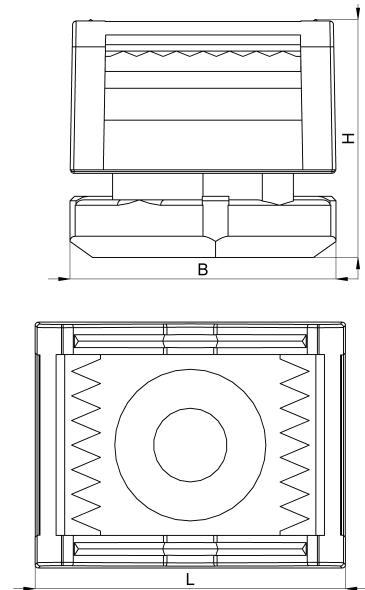

### HEBOFIX hook and loop base 3011-252C / KBS-RM 4-20 10

(Status as of 15/01/2024)

#### Design features

Dimensions (L / B / H) (mm)	18.6 x 15 x 13.4
Clamping range (mm)	4 - 20
Tape width (E) (mm)	10
Weight (kg)	0,002
Part	base
Material	polyamide glass fiber reinforced
Mounting type	Rittal-VX25
Colour	black

## Order designation

<b>HEBOFIX hook and loop base</b>			
<b>Designation</b>	<b>Order No.</b>	<b>Description</b>	<b>PU</b>
KBS-RM 4-20 10	3011-252C	HEBOFIX 45 base for hook-and-loop 7,5mm and 10mm, tape with clamping foot for RITTAL-VX25 12.5 x 10.5 mm, clamping range 4-20mm, according to UL94-V0	PU = 10 pcs.