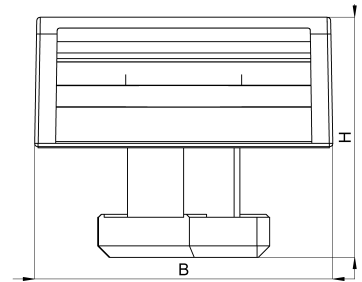

## Technical data sheet

3011-186-200C / KBS-B10M 10-60 20

(Status as of 15/01/2024)

### Design features

Dimensions (L / B / H) (mm)	236 x 26 x 21
Clamping range (mm)	10 - 60
Tape width (E) (mm)	20
Weight (kg)	0,011
Part	base
Part 2	hook-and-loop tape
Material	polyamide glass fiber reinforced
Material 2	polypropylene and velours PA
Mounting type	aluminium profile
Colour	black

## Order designation

Designation	Order No.	Description	PU
KBS-B10M 10-60 20	3011-186-200C	HEBOFIX 45 base equipped with 200x20mm hook-and-loop tape, clamping foot for aluminium profile BOSCH 10mm, clamping range 10-60mm, according to UL94-V0	PU = 10 pcs.