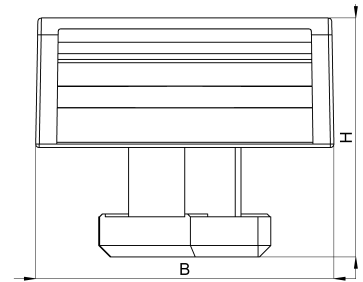

Technical data sheet

3011-184-180C / KBS-B10M 8-35 20

(Status as of 15/01/2024)

Design features

Dimensions (L / B / H) (mm)	209 x 26 x 20.9
Clamping range (mm)	8 - 35
Tape width (E) (mm)	20
Weight (kg)	0,009
Part	base
Part 2	hook-and-loop tape
Material	polyamide glass fiber reinforced
Material 2	polypropylene and velours PA
Mounting type	aluminium profile
Colour	black

Order designation

Designation	Order No.	Description	PU
KBS-B10M 8-35 20	3011-184-180C	HEBOFIX 45 base equipped with 180x20mm hook-and-loop tape, clamping foot for aluminium profile BOSCH 10mm, clamping range 8-35mm, according to UL94-V0	PU = 10 pcs.