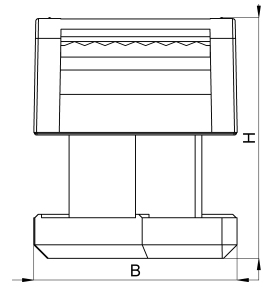

Technical data sheet

3011-182-150C / KBS-B10M 4-20 10

(Status as of 15/01/2024)

Design features

Dimensions (L / B / H) (mm)	168.6 x 15 x 17.7
Clamping range (mm)	4 - 20
Tape width (E) (mm)	10
Weight (kg)	0,004
Part	base
Part 2	hook-and-loop tape
Material	polyamide glass fiber reinforced
Material 2	polypropylene and velours PA
Mounting type	aluminium profile
Colour	black

Order designation

Designation	Order No.	Description	PU
KBS-B10M 4-20 10	3011-182-150C	HEBOFIX 45 base equipped with 150x10mm hook-and-loop tape, clamping foot for aluminium profile BOSCH 10mm, clamping range 4-20mm, according to UL94-V0	PU = 10 pcs.