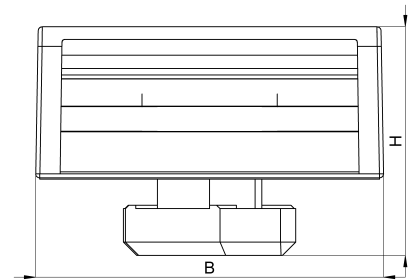

Technical data sheet

3011-176-200C / KBS-B8M 10-60 20

(Status as of 15/01/2024)

Design features

Dimensions (L / B / H) (mm)	236 x 26 x 17.1
Clamping range (mm)	10 - 60
Tape width (E) (mm)	20
Weight (kg)	0,010
Part	base
Part 2	hook-and-loop tape
Material	polyamide glass fiber reinforced
Material 2	polypropylene and velours PA
Mounting type	aluminium profile
Colour	black

Order designation

Designation	Order No.	Description	PU
KBS-B8M 10-60 20	3011-176-200C	HEBOFIX 45 base equipped with 200x20mm hook-and-loop tape, clamping foot for aluminium profile BOSCH 8mm, clamping range 10-60mm, according to UL94-V0	PU = 10 pcs.