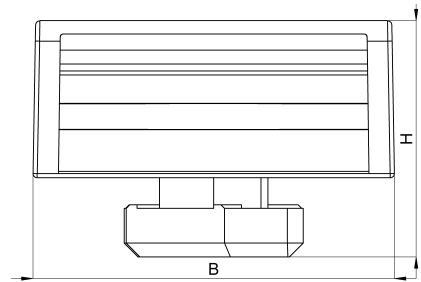

Technical data sheet

3011-174-180C / KBS-B8M 8-35 20

(Status as of 15/01/2024)

Design features

Dimensions (L / B / H) (mm)	209 x 26 x 17
Clamping range (mm)	8 - 35
Tape width (E) (mm)	20
Weight (kg)	0,009
Part	base
Part 2	hook-and-loop tape
Material	polyamide glass fiber reinforced
Material 2	polypropylene and velours PA
Mounting type	aluminium profile
Colour	black

Order designation

Designation	Order No.	Description	PU
KBS-B8M 8-35 20	3011-174-180C	HEBOFIX 45 base equipped with 180x20mm hook-and-loop tape, clamping foot for aluminium profile BOSCH 8mm, clamping range 8-35mm, according to UL94-V0	PU = 10 pcs.