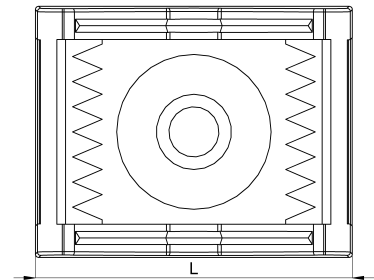

## Technical data sheet

3011-172C / KBS-B8M 4-20 10

(Status as of 15/01/2024)

### Design features

Dimensions (L / B / H) (mm)	18.6 x 15 x 13.8
Clamping range (mm)	4 - 20
Tape width (E) (mm)	10
Weight (kg)	0,002
Part	base
Material	polyamide glass fiber reinforced
Mounting type	aluminium profile
Colour	black

## Order designation

Designation	Order No.	Description	PU
KBS-B8M 4-20 10	3011-172C	HEBOFIX 45 base for hook-and-loop tape 7,5mm and 10mm, with clamping foot for aluminium profile Bosch 8mm, clamping range 4-20mm, according to UL94-V0	PU = 10 pcs.