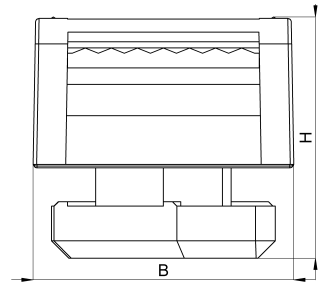

## Technical data sheet

3011-172C / KBS-B8M 4-20 10

(Status as of 15/01/2024)

### Design features

Dimensions (L / B / H) (mm)	18.6 x 15 x 13.8
Clamping range (mm)	4 - 20
Tape width (E) (mm)	10
Weight (kg)	0,002
Part	base
Material	polyamide glass fiber reinforced
Mounting type	aluminium profile
Colour	black

## Order designation

Designation	Order No.	Description	PU
KBS-B8M 4-20 10	3011-172C	HEBOFIX 45 base for hook-and-loop tape 7,5mm and 10mm, with clamping foot for aluminium profile Bosch 8mm, clamping range 4-20mm, according to UL94-V0	PU = 10 pcs.