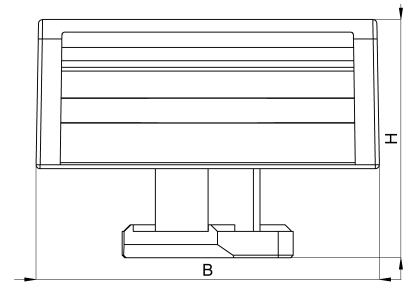

Technical data sheet

3011-164C / KBS-I8M 8-35 20

(Status as of 15/01/2024)

Design features

Dimensions (L / B / H) (mm)	29 x 26 x 18.1
Clamping range (mm)	8 - 35
Tape width (E) (mm)	20
Weight (kg)	0,006
Part	base
Material	polyamide glass fiber reinforced
Mounting type	aluminium profile
Colour	black

Order designation

Designation	Order No.	Description	PU
KBS-I8M 8-35 20	3011-164C	HEBOFIX 45 base with clamping foot for aluminium profile Item 8mm and Minitec, clamping range 8-35mm, for hook-and-loop tape 20mm, according to UL94-V0	PU = 10 pcs.