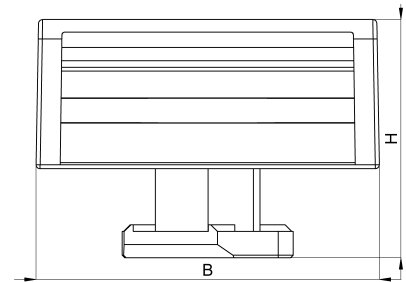

Technical data sheet

3011-164-180C / KBS-I8M 8-35 20

(Status as of 15/01/2024)

Design features

Dimensions (L / B / H) (mm)	209 x 26 x 18.1
Clamping range (mm)	8 - 35
Tape width (E) (mm)	20
Weight (kg)	0,009
Part	base
Part 2	hook-and-loop tape
Material	polyamide glass fiber reinforced
Material 2	polypropylene and velours PA
Mounting type	aluminium profile
Colour	black

Order designation

Designation	Order No.	Description	PU
KBS-I8M 8-35 20	3011-164-180C	HEBOFIX 45 base equipped with 180x20mm hook-and-loop tape, clamping foot for aluminium profile Item 8mm and Minitec, clamping range 8-35mm, according to UL94-V0	PU = 10 pcs.