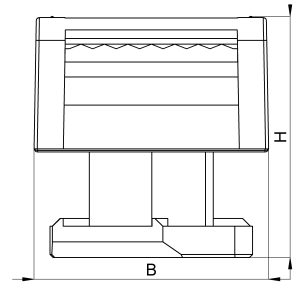

## Technical data sheet

3011-162C / KBS-I8M 4-20 10

(Status as of 15/01/2024)

### Design features

|                             |                                  |
|-----------------------------|----------------------------------|
| Dimensions (L / B / H) (mm) | 19 x 15 x 15.4                   |
| Clamping range (mm)         | 4 - 20                           |
| Tape width (E) (mm)         | 10                               |
| Weight (kg)                 | 0,002                            |
| Part                        | base                             |
| Material                    | polyamide glass fiber reinforced |
| Mounting type               | aluminium profile                |
| Colour                      | black                            |

## Order designation

| Designation     | Order No. | Description   | PU           |
|-----------------|-----------|---|--------------|
| KBS-I8M 4-20 10 | 3011-162C | HEBOFIX 45 base with clamping foot for aluminium profile Item 8mm and Minitec, clamping range 4-20mm, for hook-and-loop tape 7,5mm and 10mm, according to UL94-V0 | PU = 10 pcs. |