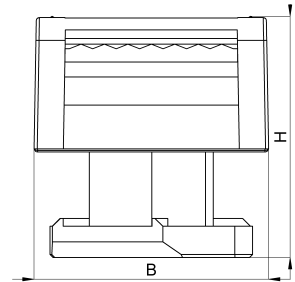

## Technical data sheet

3011-162-150C / KBS-I8M 4-20 10

(Status as of 15/01/2024)

### Design features

Dimensions (L / B / H) (mm)	168.6 x 15 x 15.4
Clamping range (mm)	4 - 20
Tape width (E) (mm)	10
Weight (kg)	0,003
Part	base
Part 2	hook-and-loop tape
Material	polyamide glass fiber reinforced
Material 2	polypropylene and velours PA
Mounting type	aluminium profile
Colour	black

## Order designation

Designation	Order No.	Description	PU
KBS-I8M 4-20 10	3011-162-150C	HEBOFIX 45 base equipped with 150x10mm hook-and-loop tape, clamping foot for aluminium profile Item 8mm and Minitec, clamping range 4-20mm, according to UL94-V0	PU = 10 pcs.