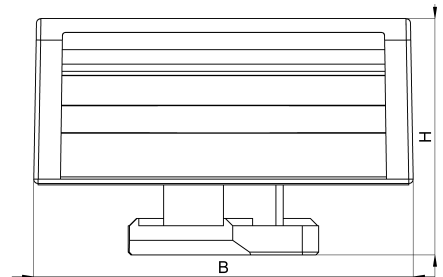

Technical data sheet

3011-146C / KBS-MI8M 10-60 20

(Status as of 15/01/2024)

Design features

| | |
|-----------------------------|----------------------------------|
| Dimensions (L / B / H) (mm) | 36 x 26 x 16.2 |
| Clamping range (mm) | 10 - 60 |
| Tape width (E) (mm) | 20 |
| Weight (kg) | 0,007 |
| Part | base |
| Material | polyamide glass fiber reinforced |
| Mounting type | aluminium profile |
| Colour | black |

Order designation

| Designation | Order No. | Description | PU |
|-------------------|-----------|---|--------------|
| KBS-MI8M 10-60 20 | 3011-146C | HEBOFIX 45 base with clamping foot for aluminium profile MiniTec30, clamping range 10-60mm, for hook-and-loop tape 20mm, according to UL94-V0 | PU = 10 pcs. |