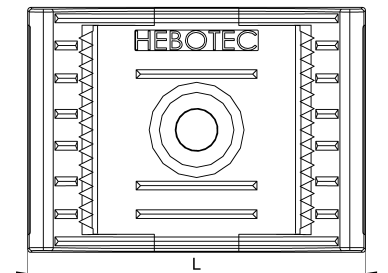

Technical data sheet

3011-146C / KBS-MI8M 10-60 20

(Status as of 15/01/2024)

Design features

| | |
|-----------------------------|----------------------------------|
| Dimensions (L / B / H) (mm) | 36 x 26 x 16.2 |
| Clamping range (mm) | 10 - 60 |
| Tape width (E) (mm) | 20 |
| Weight (kg) | 0,007 |
| Part | base |
| Material | polyamide glass fiber reinforced |
| Mounting type | aluminium profile |
| Colour | black |

Order designation

| Designation | Order No. | Description | PU |
|-------------------|-----------|---|--------------|
| KBS-MI8M 10-60 20 | 3011-146C | HEBOFIX 45 base with clamping foot for aluminium profile MiniTec30, clamping range 10-60mm, for hook-and-loop tape 20mm, according to UL94-V0 | PU = 10 pcs. |