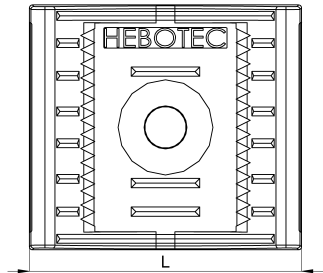

Technical data sheet

3011-144C / KBS-MI8M 8-35 20

(Status as of 15/01/2024)

Design features

Dimensions (L / B / H) (mm)	29 x 26 x 16.1
Clamping range (mm)	8 - 35
Tape width (E) (mm)	20
Weight (kg)	0,006
Part	base
Material	polyamide glass fiber reinforced
Mounting type	aluminium profile
Colour	black

Order designation

Designation	Order No.	Description	PU
KBS-MI8M 8-35 20	3011-144C	HEBOFIX 45 base with clamping foot for aluminium profile MiniTec30, clamping range 8-35mm, for hook-and-loop tape 20mm, according to UL94-V0	PU = 10 pcs.