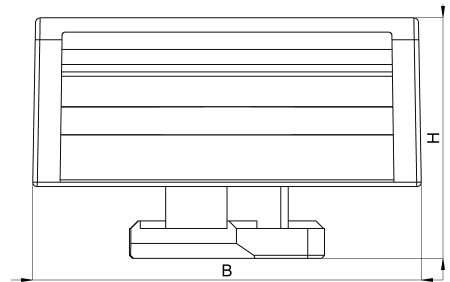

Technical data sheet

3011-144C / KBS-MI8M 8-35 20

(Status as of 15/01/2024)

Design features

Dimensions (L / B / H) (mm)	29 x 26 x 16.1
Clamping range (mm)	8 - 35
Tape width (E) (mm)	20
Weight (kg)	0,006
Part	base
Material	polyamide glass fiber reinforced
Mounting type	aluminium profile
Colour	black

Order designation

Designation	Order No.	Description	PU
KBS-MI8M 8-35 20	3011-144C	HEBOFIX 45 base with clamping foot for aluminium profile MiniTec30, clamping range 8-35mm, for hook-and-loop tape 20mm, according to UL94-V0	PU = 10 pcs.