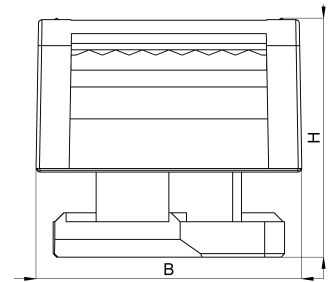

### HEBOFIX hook and loop base 3011-142C / KBS-MI8M 4-20 10

(Status as of 15/01/2024)

#### Design features

Dimensions (L / B / H) (mm)	19 x 15 x 13.4
Clamping range (mm)	4 - 20
Tape width (E) (mm)	10
Weight (kg)	0,002
Part	base
Material	polyamide glass fiber reinforced
Mounting type	aluminium profile
Colour	black