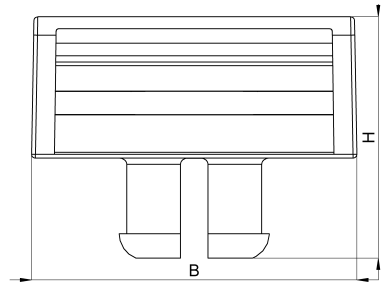

## Technical data sheet

3011-134-180C / KBS-EGT 8-35 20

(Status as of 15/01/2024)

### Design features

Dimensions (L / B / H) (mm)	209 x 26 x 19.3
Clamping range (mm)	8 - 35
Tape width (E) (mm)	20
Weight (kg)	0,008
Part	base
Part 2	hook-and-loop tape
Material	polyamide glass fiber reinforced
Material 2	polypropylene and velours PA
Mounting type	EGT-profile
Colour	black

## Order designation

Designation	Order No.	Description	PU
KBS-EGT 8-35 20	3011-134-180C	HEBOFIX base equipped with 180x20mm hook-and-loop tape, clamping foot for aluminium profile EGT 11mm, clamping range 8-35mm, according to UL94-V0	PU = 10 pcs.