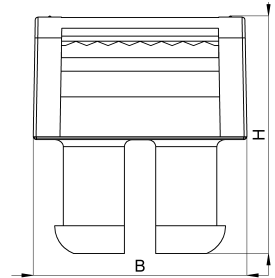

### HEBOFIX hook and loop base 3011-132C / KBS-EGT 4-20 10

(Status as of 15/01/2024)

#### Design features

Dimensions (L / B / H) (mm)	18.9 x 15 x 16.6
Clamping range (mm)	4 - 20
Tape width (E) (mm)	10
Weight (kg)	0,002
Part	base
Material	polyamide glass fiber reinforced
Mounting type	EGT-profile
Colour	black

## Order designation

<b>HEBOFIX hook and loop base</b>			
<b>Designation</b>	<b>Order No.</b>	<b>Description</b>	<b>PU</b>
KBS-EGT 4-20 10	3011-132C	HEBOFIX base with clamping foot for aluminium profile EGT, clamping range 4-20mm, for hook-and-loop 7,5mm and 10mm, according to UL94-V0	PU = 10 pcs.