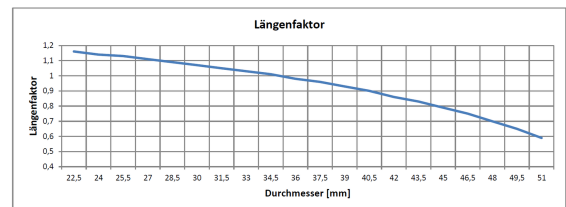

Technical data sheet

2050-004A / Abschirmgeflecht 24-48 mm

(Status as of 15/01/2024)

Design features

Shield diameter min/max (mm)	24 / 48
Weight (kg)	13,340
Part	shielding braid
Material	tinned copper

Order designation

Designation	Order No.	Description	PU
Abschirmgeflecht 24-48 mm	2050-004A	Copper tinned, Single wire diameter 0.15 mm, Diameter min = 24mm / max = 48mm	PU = reel 100m