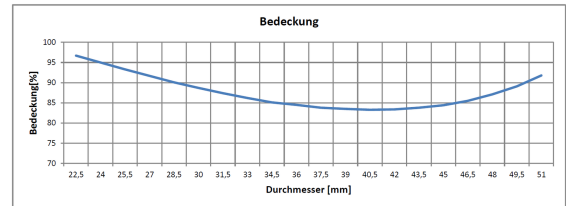

Technical data sheet

2050-004A / Abschirmgeflecht 24-48 mm

(Status as of 15/01/2024)

Design features

Shield diameter min/max (mm)	24 / 48
Weight (kg)	13,340
Part	shielding braid
Material	tinned copper

Order designation

Designation	Order No.	Description	PU
Abschirmgeflecht 24-48 mm	2050-004A	Copper tinned, Single wire diameter 0.15 mm, Diameter min = 24mm / max = 48mm	PU = reel 100m