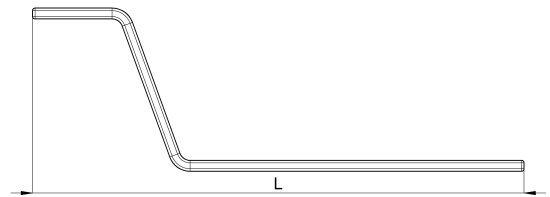

## Technical data sheet

1092-003C / SSG Sammelschiene gebogen 136 mm

(Status as of 28/08/2024)

### Design features

Dimensions (L / B / H) (mm)	136 x 10 x 45
Weight (kg)	0,044

Order designation

Designation	Order No.	Description	PU
SSG Sammelschiene gebogen 136 mm	1092-003C	Busbar support for 35mm DIN rail, 10 x 3 x 136 mm, height: 45mm	PU = 10 pcs.