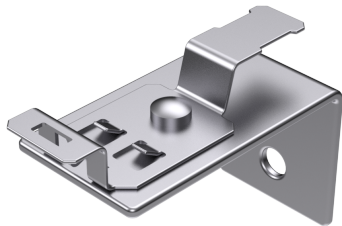

### 1050-106C / Schirmträger gewinkelt 1-fach

(Status as of 15/01/2024)

#### Design features

Dimensions (L / B / H) (mm)	42 x 20 x 27.5
Hole diameter D1 (mm)	4,2
Mounting type	screw mounting

#### Order designation

Designation	Order No.	Description	PU
Schirmträger gewinkelt 1-fach	1050-106C		