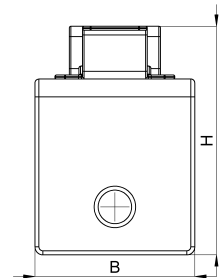

### 1050-106C / Schirmträger gewinkelt 1-fach

(Status as of 15/01/2024)

#### Design features

Dimensions (L / B / H) (mm)	42 x 20 x 27.5
Hole diameter D1 (mm)	4,2
Mounting type	screw mounting