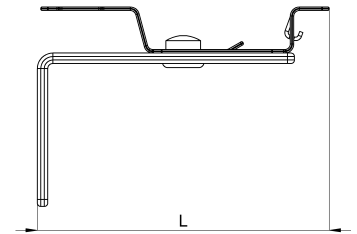

### 1050-106C / Schirmträger gewinkelt 1-fach

(Status as of 15/01/2024)

#### Design features

Dimensions (L / B / H) (mm)	42 x 20 x 27.5
Hole diameter D1 (mm)	4,2
Mounting type	screw mounting