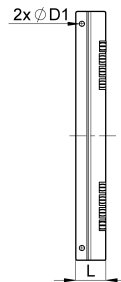

Technical data sheet

1050-037C / Schirmträgerblech 8-fach 300 x180,5x36,5mm

(Status as of 15/01/2024)

Design features

Dimensions (L / B / H) (mm)	36.5 x 300 x 180.5
Weight (kg)	0,700
Mounting type	screw mounting

Order designation

**HEBOTEC**

Designation	Order No.	Description	PU
Schirmträgerblech 8-fach 300 x180,5x36,5mm	1050-037C	Galvanized Dimensions: 300 x 180,5 x 36,5 mm incl. 2 x boring 6,3mm assembled two-time with 3 x HSK 3-6mm, 1 x HSK 8-11 according to drawing 1050-037	PU = 10 pcs.