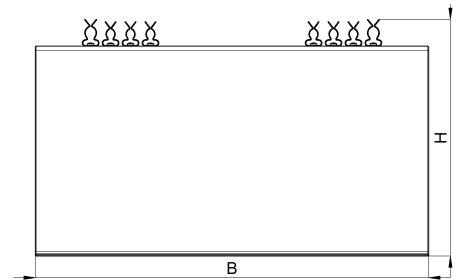

Technical data sheet

1050-037C / Schirmträgerblech 8-fach 300 x180,5x36,5mm

(Status as of 15/01/2024)

Design features

Dimensions (L / B / H) (mm)	36.5 x 300 x 180.5
Weight (kg)	0,700
Mounting type	screw mounting

Order designation

**HEBOTEC**

Designation	Order No.	Description	PU
Schirmträgerblech 8-fach 300 x180,5x36,5mm	1050-037C	Galvanized Dimensions: 300 x 180,5 x 36,5 mm incl. 2 x boring 6,3mm assembled two-time with 3 x HSK 3-6mm, 1 x HSK 8-11 according to drawing 1050-037	PU = 10 pcs.