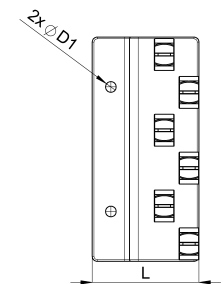

Technical data sheet

1050-004C / Schirmträgerblech 6-fach B:90mm;H:120mm

(Status as of 15/01/2024)

Design features

Dimensions (L / B / H) (mm)	43 x 90 x 140.5
Hole diameter (D1 / D2) (mm)	4,3, 4,3
Weight (kg)	0,123
Mounting type	screw mounting

Order designation

Designation	Order No.	Description	PU
Schirmträgerblech 6-fach B:90mm;H:120mm	1050-004C	assembled with 6 x shield clamp HSK 8-11mm, dimensions: 1,5 x 110 x 36 mm, material: S235JR, profile shaped, galvanized	PU = 10 pcs.