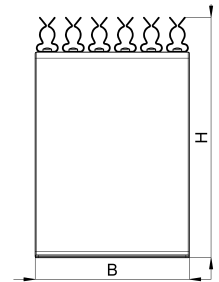

Technical data sheet

1050-004C / Schirmträgerblech 6-fach B:90mm;H:120mm

(Status as of 15/01/2024)

Design features

Dimensions (L / B / H) (mm)	43 x 90 x 140.5
Hole diameter (D1 / D2) (mm)	4,3, 4,3
Weight (kg)	0,123
Mounting type	screw mounting

Order designation

Designation	Order No.	Description	PU
Schirmträgerblech 6-fach B:90mm;H:120mm	1050-004C	assembled with 6 x shield clamp HSK 8-11mm, dimensions: 1,5 x 110 x 36 mm, material: S235JR, profile shaped, galvanized	PU = 10 pcs.